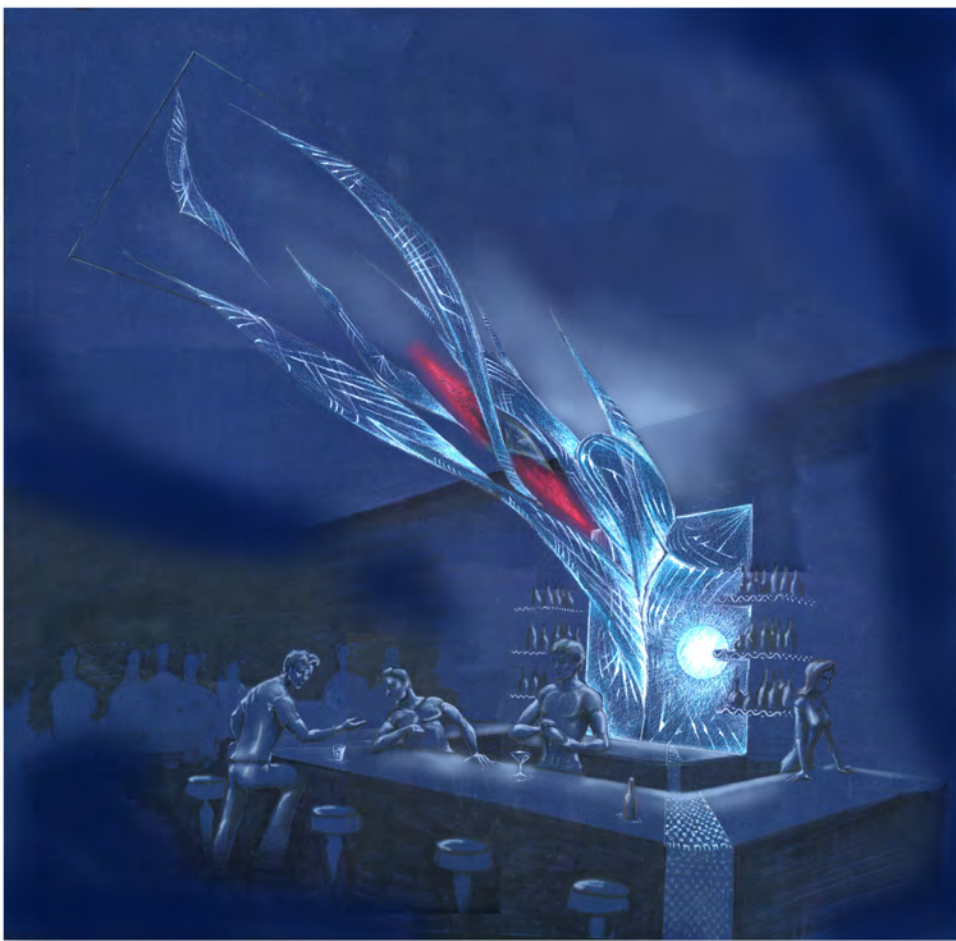

AQUADYNAMIC
Liquid inspired optical lighting sculpture
Folded Acrylic, Lasers
Client: Harelewitz & Robertson Architects, Miami &
Chris Paciello, Owner, Liquid Nightclubs (South Beach/Palm beach)

Original Design & hand renderings by Shawn Hollahan.