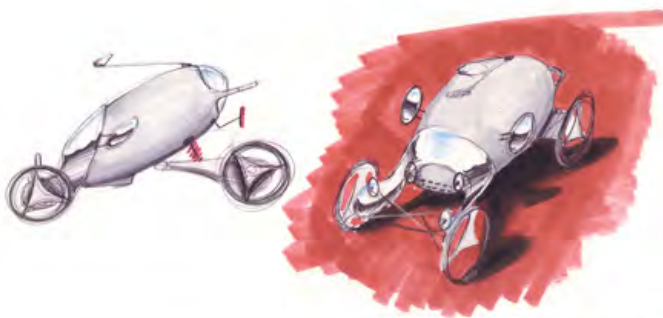

CONCEPT ILLUSTRATION

Extremely creative & prolific, highly proficient in hand rendering & computer modeling/drafting.