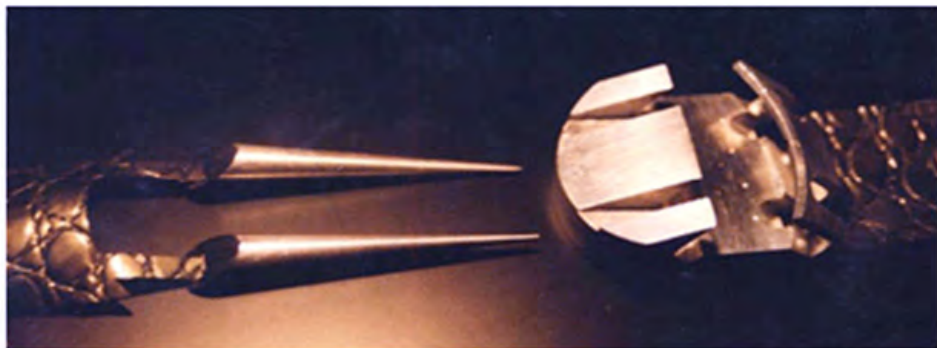

SNAKE SKULL BELT BUCKEL
Machined Aluminum, turned aluminum, leather
IN PRODUCTION