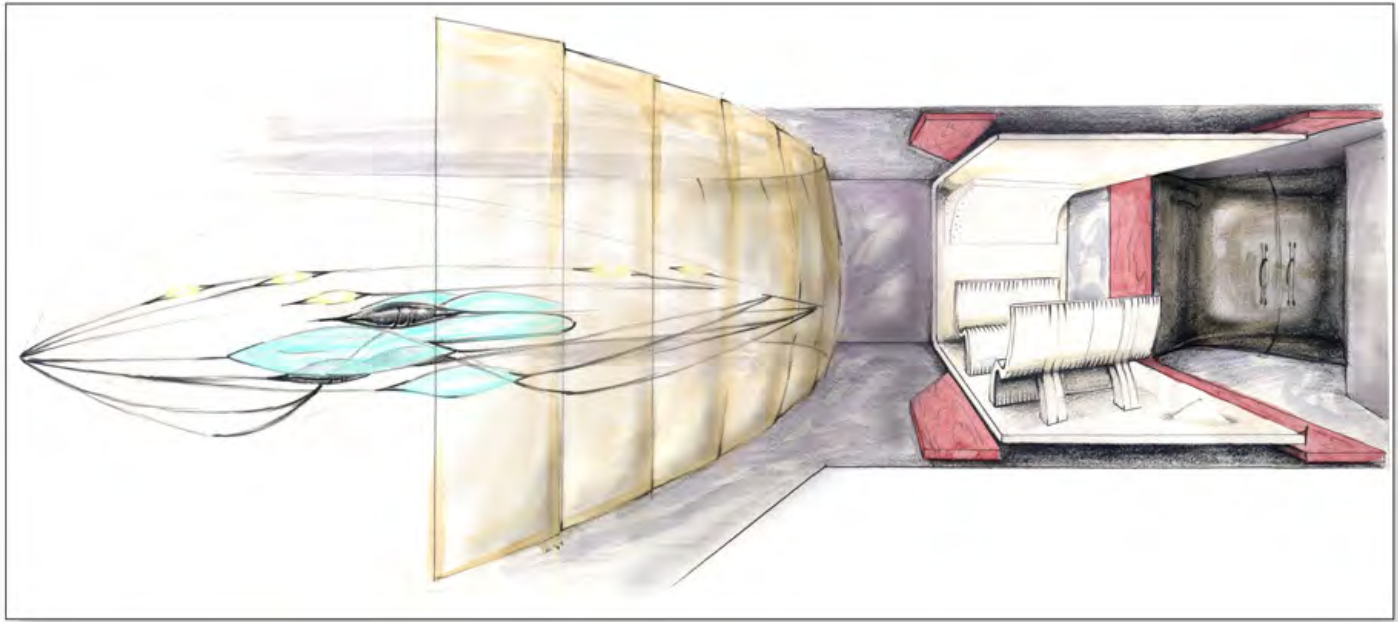

VINCENTI & LAMPART
Miami, FL

*Interior proposal for main offices in
Coral Gables. Concepts and renderings
by Shawn Hollahan.*